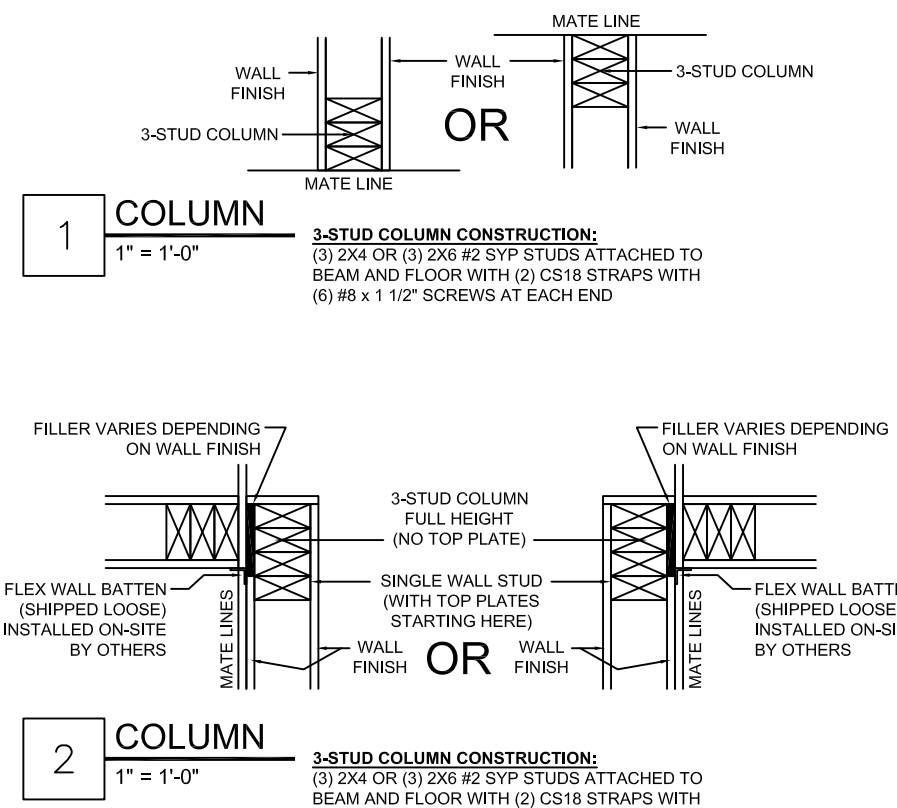

WINDOWS:									
Qty	NO.	Type	Glazing	Size	Rough Opening	U-Factor	SHGC	Mini-Blind	Notes
22	A	ALUMINUM FIXED WINDOW, (WINTTECH S251) COLOR TO BE: (BRONZE OR MILL FINISH)	CLEAR, DUAL GLAZED, LOW-E	36"x48"	36 1/4"x48 1/4"	.39	.25	THIN LINE METAL MINI-BLINDS, COLOR TO BE: (GRAY, WHITE OR ALABASTER)	TOP OF WINDOW AT 6'-8" AFF

FASTENING SCHEDULE		
LOCATIONS	TYPE	FASTENING
SIDEWALLS	1/2" CDX PLYWOOD	(2 3/8"x0.113" DIA. NAIL) @ 6" O.C. AT STUDS AND 6" O.C. AT INTERMEDIATE STUDS
ENDWALLS (SHEARWALLS)	1/2" CDX PLYWOOD	(2 3/8"x0.113" DIA. NAIL) @ 6" O.C. AT STUDS AND 6" O.C. AT INTERMEDIATE STUDS
INTERIOR (SHEARWALLS)	NO PLYWOOD	NONE
ROOF DECKING	7/16" FR DECK	(UNBLOCKED ROOF) (2 3/8"x0.113" DIA. NAIL) @ 6" O.C. AT SUPPORTED EDGES AND 6" O.C. AT INTERMEDIATE RAFTERS