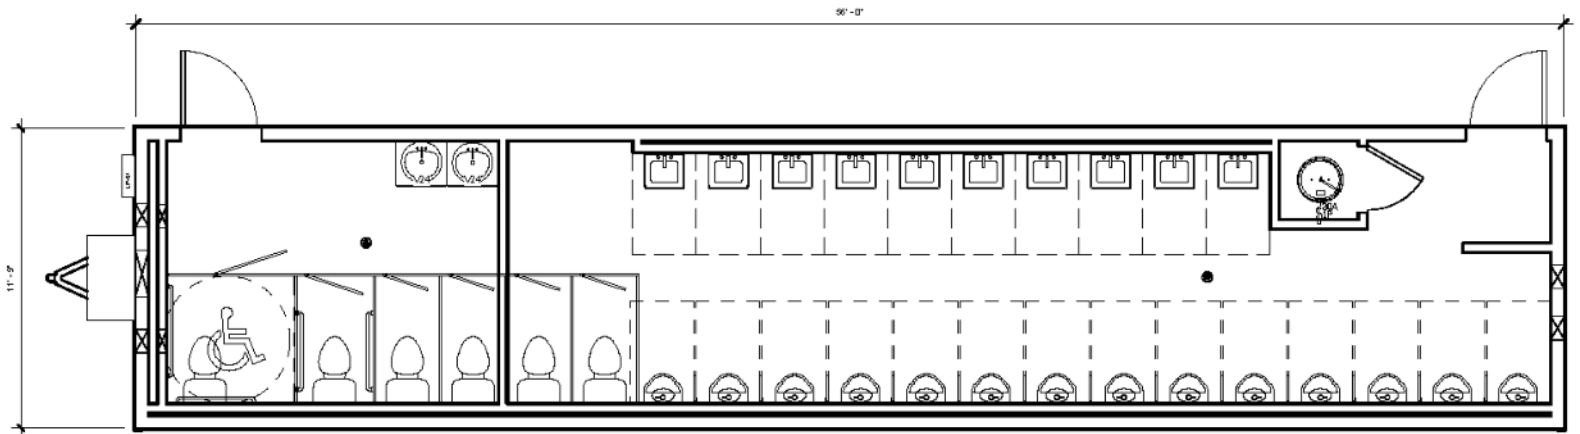

12' X 56' MOBILE RESTROOM TRAILER FOR MALE & FEMALE